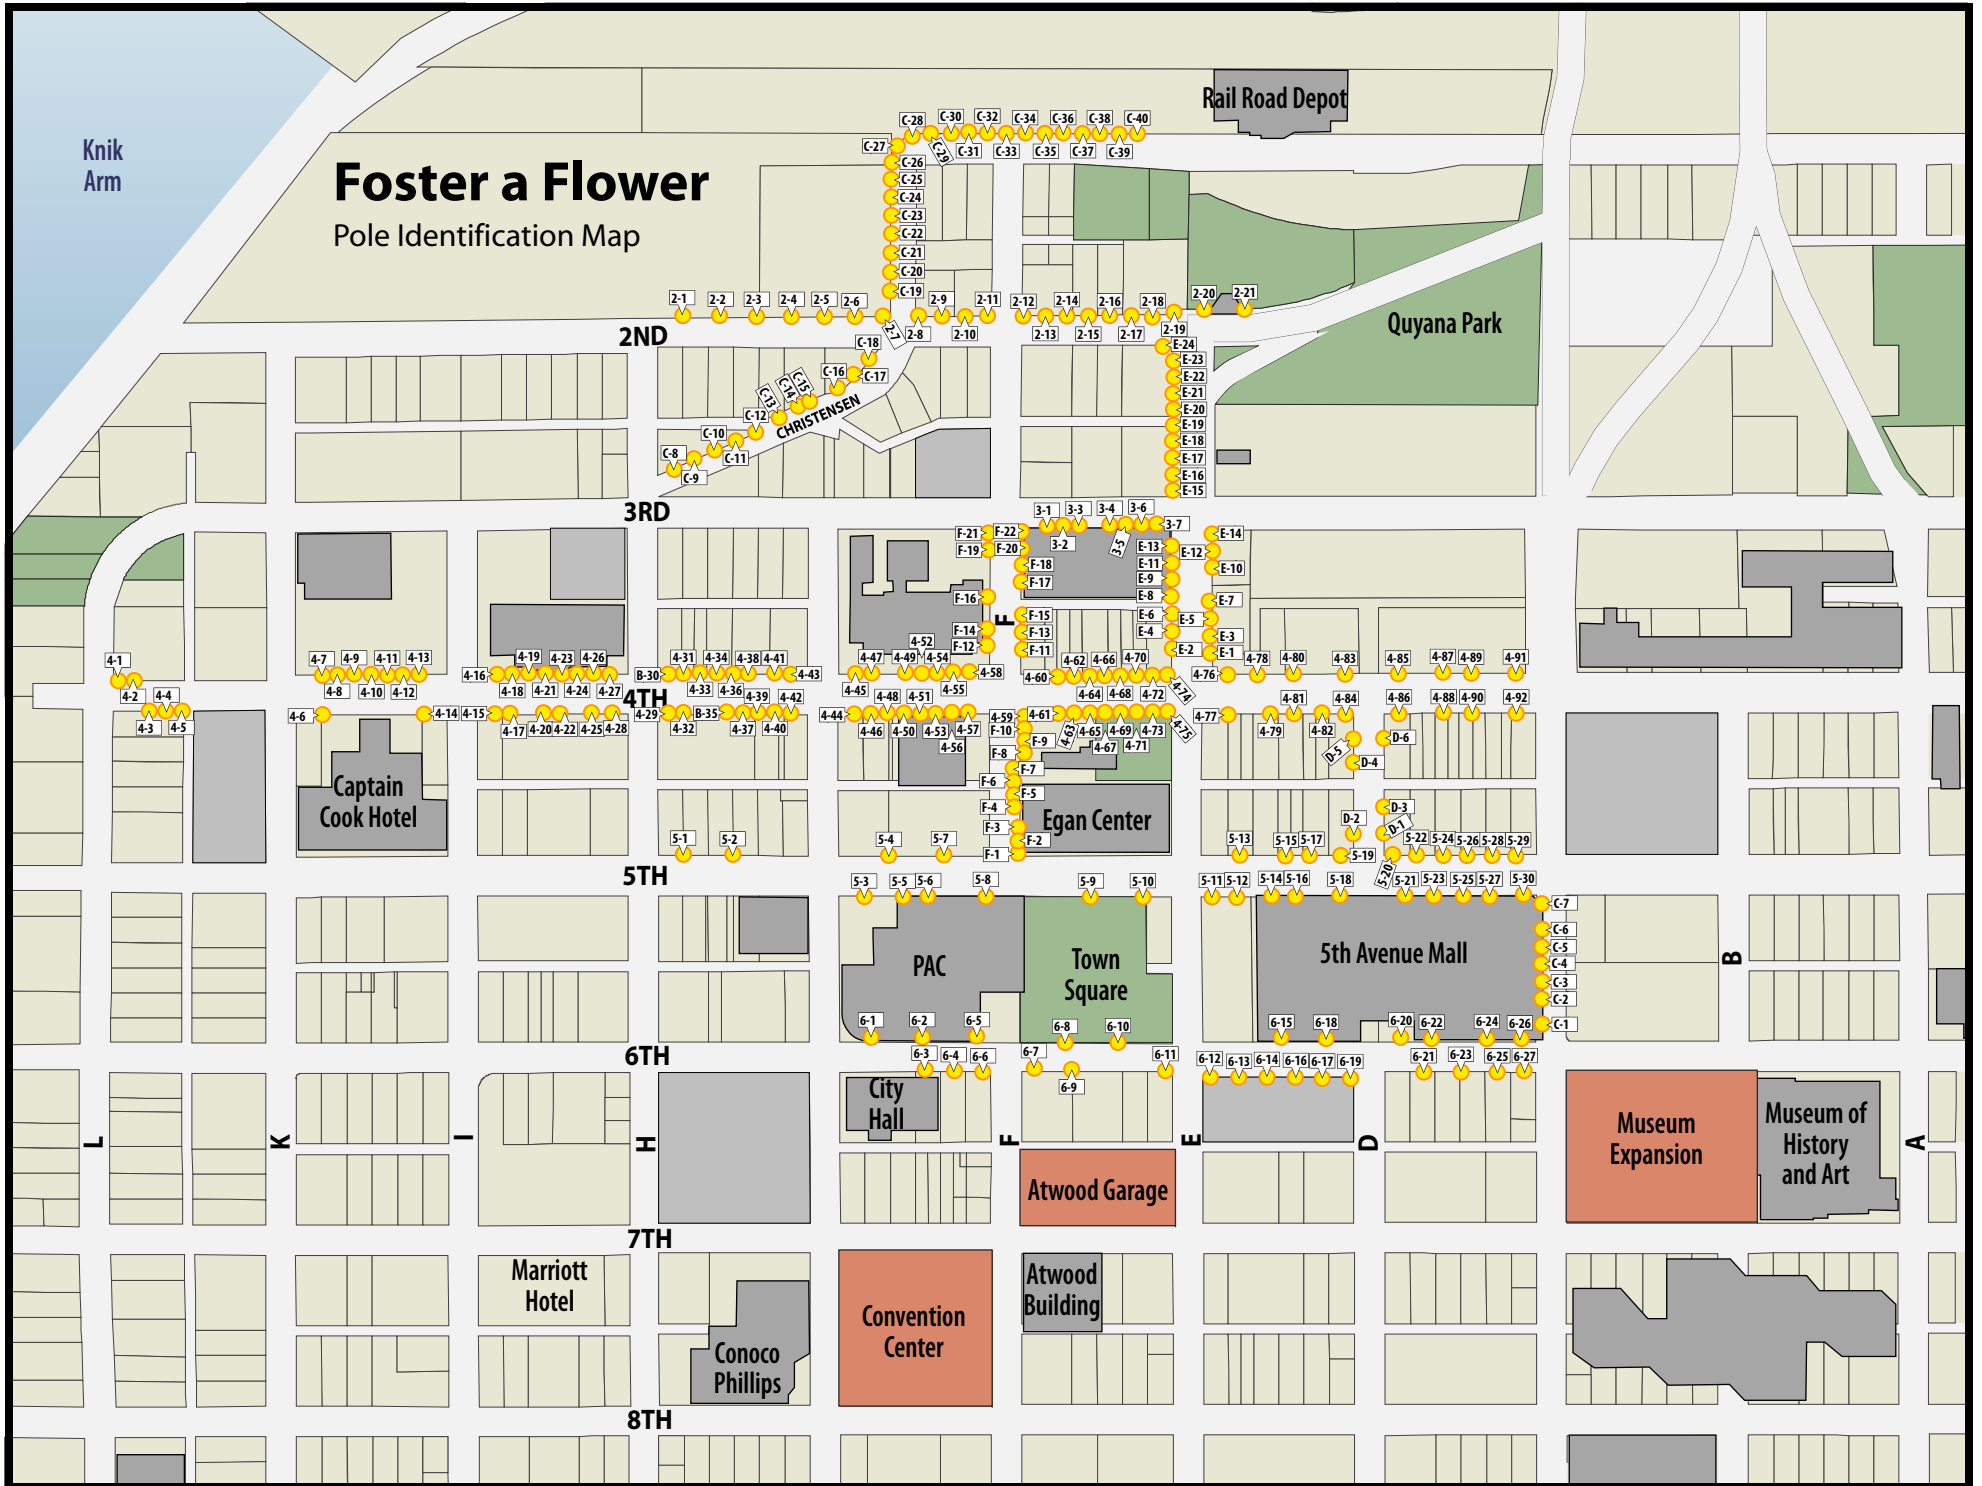

Knik Arm

Foster a Flower

Pole Identification Map

Rail Road Depot

Quyana Park

2ND

3RD

4TH

5TH

6TH

7TH

8TH

CHRISTENSEN

Captain Cook Hotel

Egan Center

PAC

Town Square

5th Avenue Mall

City Hall

Atwood Garage

Convention Center

Atwood Building

Marriott Hotel

Conoco Phillips

Museum Expansion

Museum of History and Art

B

A