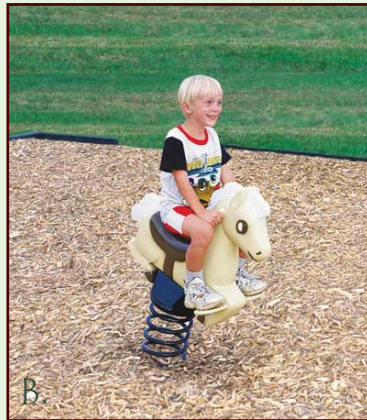

Rasmuson Climbing Rocks

Materials: Climbing boulders are manufactured and comprised of a three layer composite resin.

Kids will flock to these climbing rocks! Choose from the goat, bench, glacier or cliff – all will be installed on a soft playground surface and will include concrete edging.

A. Bench Boulder
\$13,500

B. Glacier
\$18,500

C. Goat Rock
\$28,000

D. Cliff Boulder
\$55,000

Pop Carr Basketball Hoop

Hoop dreams near you? We are here to provide healthy recreation opportunities for this community, and you can help.
\$3,650

Sisson Spring Toy Collection

The ever-popular spring toy collection brings oodles of opportunity for imagination. Your neighborhood just may have some toddlers who would love to soar through the air on the wings of a duck. You get the picture. Cost includes soft playground surface and concrete edging.

A. Motorcycle Racer
\$3,650

B. Pony
\$3,375

C. Duck
\$3,375

Sullivan Swing Set

3-legged swing
Materials: Aluminum castings with powder coating.

Five-year-olds agree that every park needs swings. These swings can be installed in your favorite park on a soft playground surface with your donation. Cost includes concrete edging.