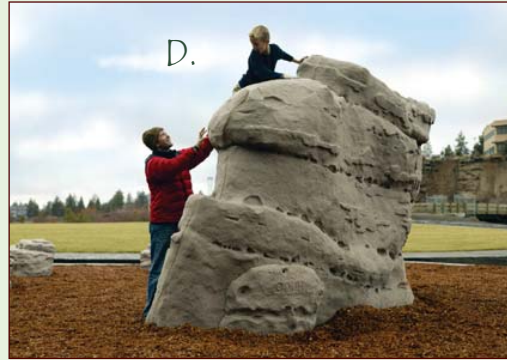

Rasmuson Climbing Rocks

Materials: Climbing boulders are manufactured and comprised of a three layer composite resin.

Kids will flock to these climbing rocks! Choose from the goat, bench, glacier or cliff – all will be installed on a soft playground surface and will include concrete edging.

A. Bench Boulder
\$13,500

B. Glacier
\$18,500

C. Goat Rock
\$28,000

D. Cliff Boulder
\$55,000

Pop Carr Basketball Hoop

Hoop dreams near you? We are here to provide healthy recreation opportunities for this community, and you can help.
\$3,650

Sisson Spring Toy Collection

The ever-popular spring toy collection brings oodles of opportunity for imagination. Your neighborhood just may have some toddlers who would love to soar through the air on the wings of a duck. You get the picture. Cost includes soft playground surface and concrete edging.