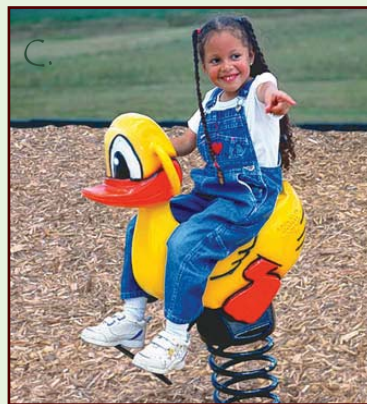

Rasmuson Climbing Rocks

Materials: Climbing boulders are manufactured and comprised of a three layer composite resin.

Kids will flock to these climbing rocks! Choose from the goat, bench, glacier or cliff – all will be installed on a soft playground surface and will include concrete edging.

A. Bench Boulder
\$13,500

B. Glacier
\$18,500

C. Goat Rock
\$28,000

D. Cliff Boulder
\$55,000

Pop Carr Basketball Hoop

Hoop dreams near you? We are here to provide healthy recreation opportunities for this community, and you can help.
\$3,650

Sisson Spring Toy Collection

The ever-popular spring toy collection brings oodles of opportunity for imagination. Your neighborhood just may have some toddlers who would love to soar through the air on the wings of a duck. You get the picture. Cost includes soft playground surface and concrete edging.

A. Motorcycle Racer
\$3,650

B. Pony
\$3,375

C. Duck
\$3,375

Sullivan Swing Set

3-legged swing
Materials: Aluminum castings with powder coating.

Five-year-olds agree that every park needs swings. These swings can be installed in your favorite park on a soft playground surface with your donation. Cost includes concrete edging.